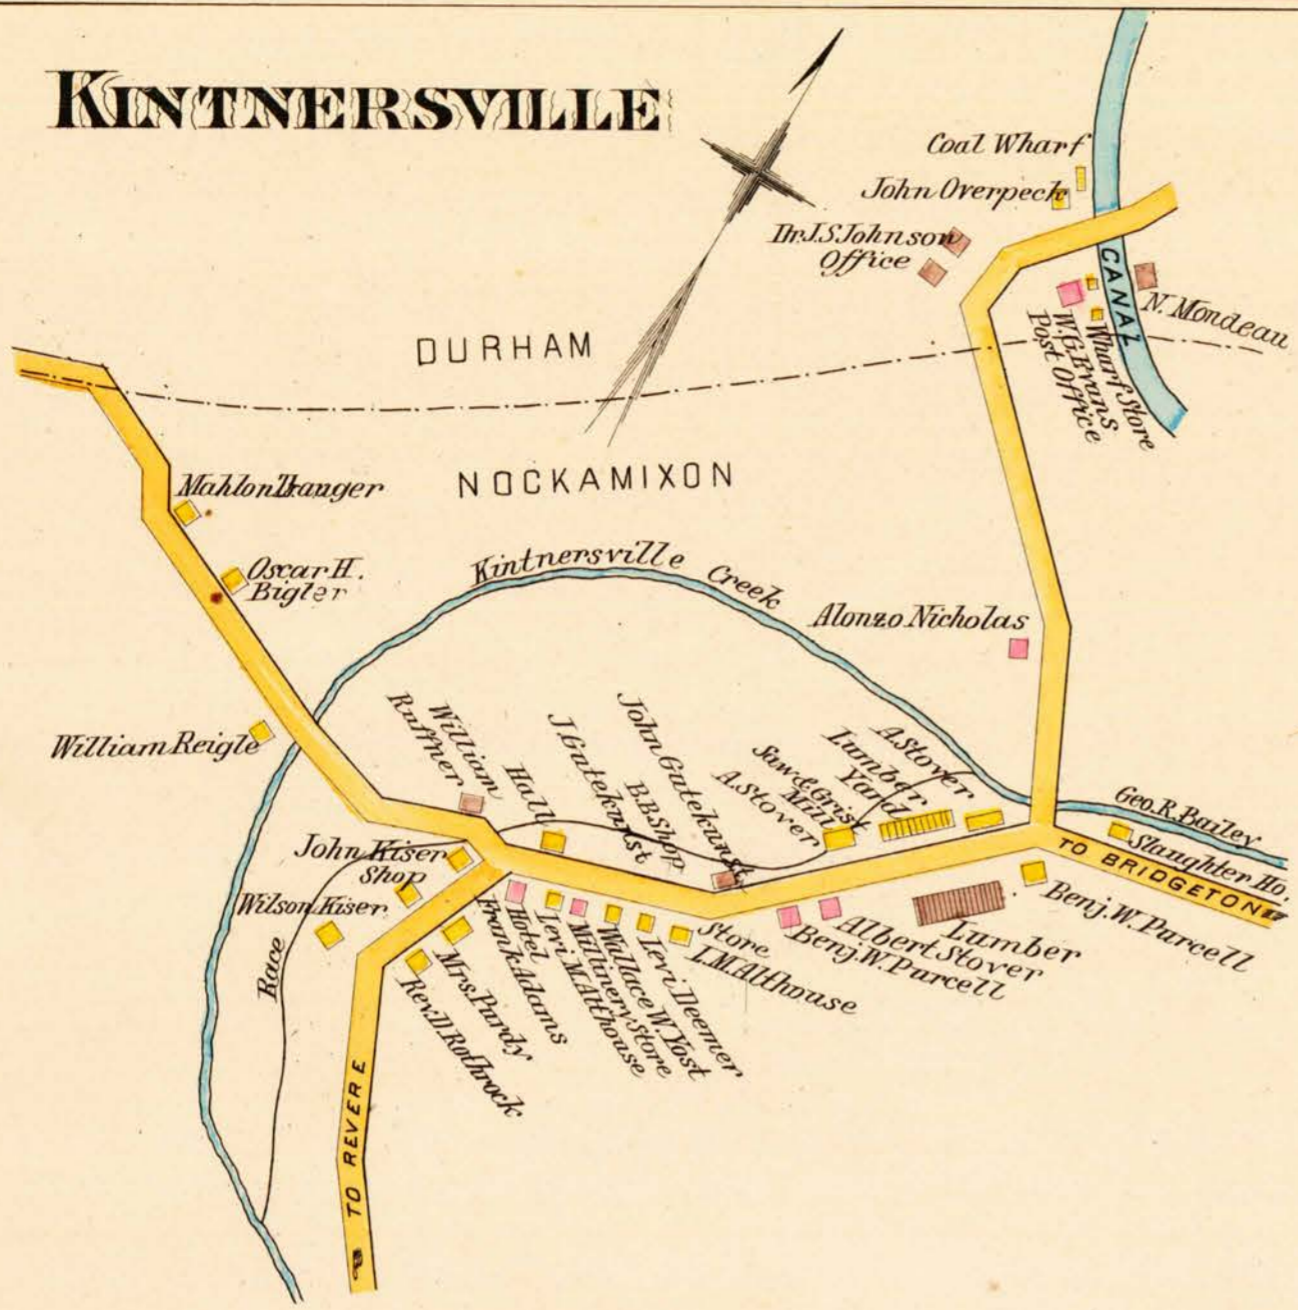

KINTNERSVILLE

BRIDGETON

Scale 244 feet - 1 in.

FRANKLIN MAPS
FOR Framed Reproductions Call
610-265-6277