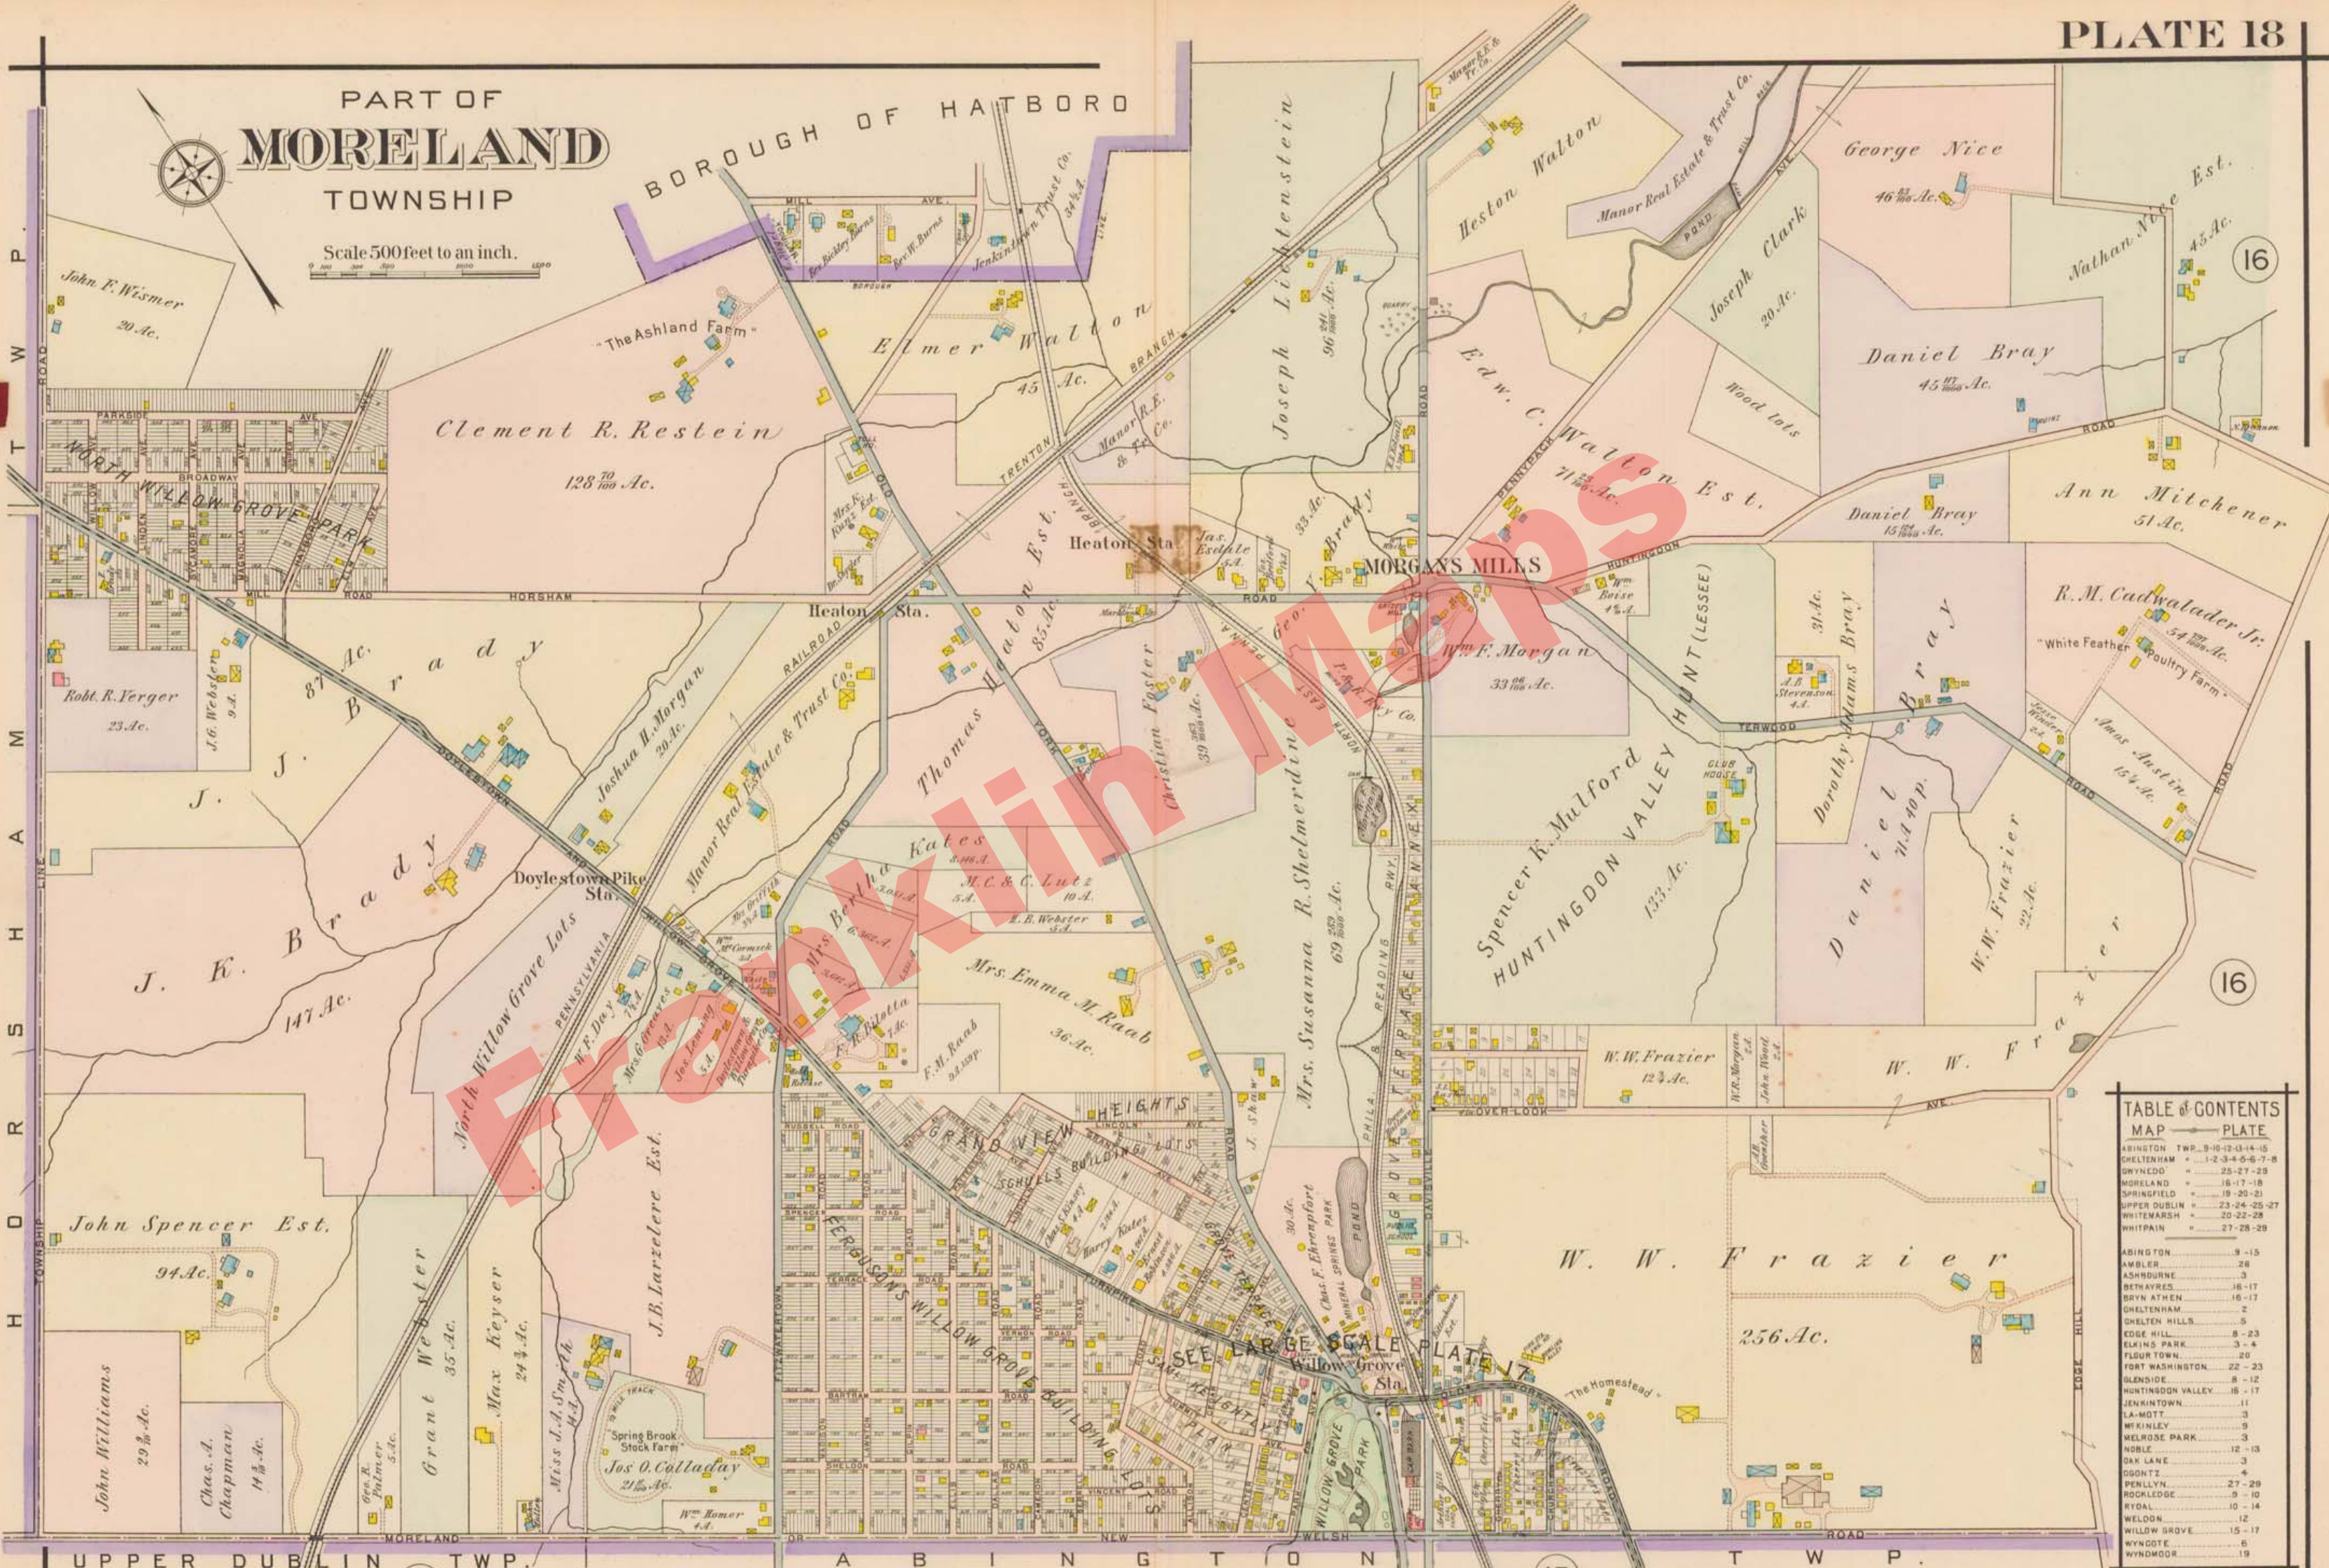

PART OF MORELAND TOWNSHIP

BOROUGH OF HATBORO

Scale 500 feet to an inch.

P  
W  
T  
M  
A  
H  
S  
R  
O  
H

UPPER DUBLIN TWP.  
Horsham Sta. (24)

A B I N G T O N (15)

T W P.

TABLE OF CONTENTS

MAP	PLATE
ARINGTON TWP. 9-10-12-13-14-15	
CHELtenham	1-2-3-4-5-6-7-8
DRYNEDD	25-27-29
MORELAND	16-17-18
SPRINGFIELD	19-20-21
UPPER DUBLIN	23-24-25-27
WHITE MARSH	20-22-28
WHITPAIN	27-28-29

ARINGTON	9-15
AMBLER	26
ASHBOURNE	3
BETHAYRES	16-17
BRYN ATHEN	16-17
CHELtenham	2
CHELtenham HILLS	5
EDGE HILL	8-23
ELMERS PARK	3-4
FLOUR TOWN	20
FORT WASHINGTON	22-23
GLENSIDE	8-12
HUNTINGDON VALLEY	16-17
JENKINTOWN	11
LA-MOTT	3
MEKINLEY	9
MELROSE PARK	3
NOBLE	12-13
DAY LAKE	3
ODDITZ	4
PENLLYN	27-29
ROCKLEDGE	9-10
RYDAL	10-14
WELDON	12
WILLOW GROVE	15-17
WYNGOTE	6
WYNDMOOR	19