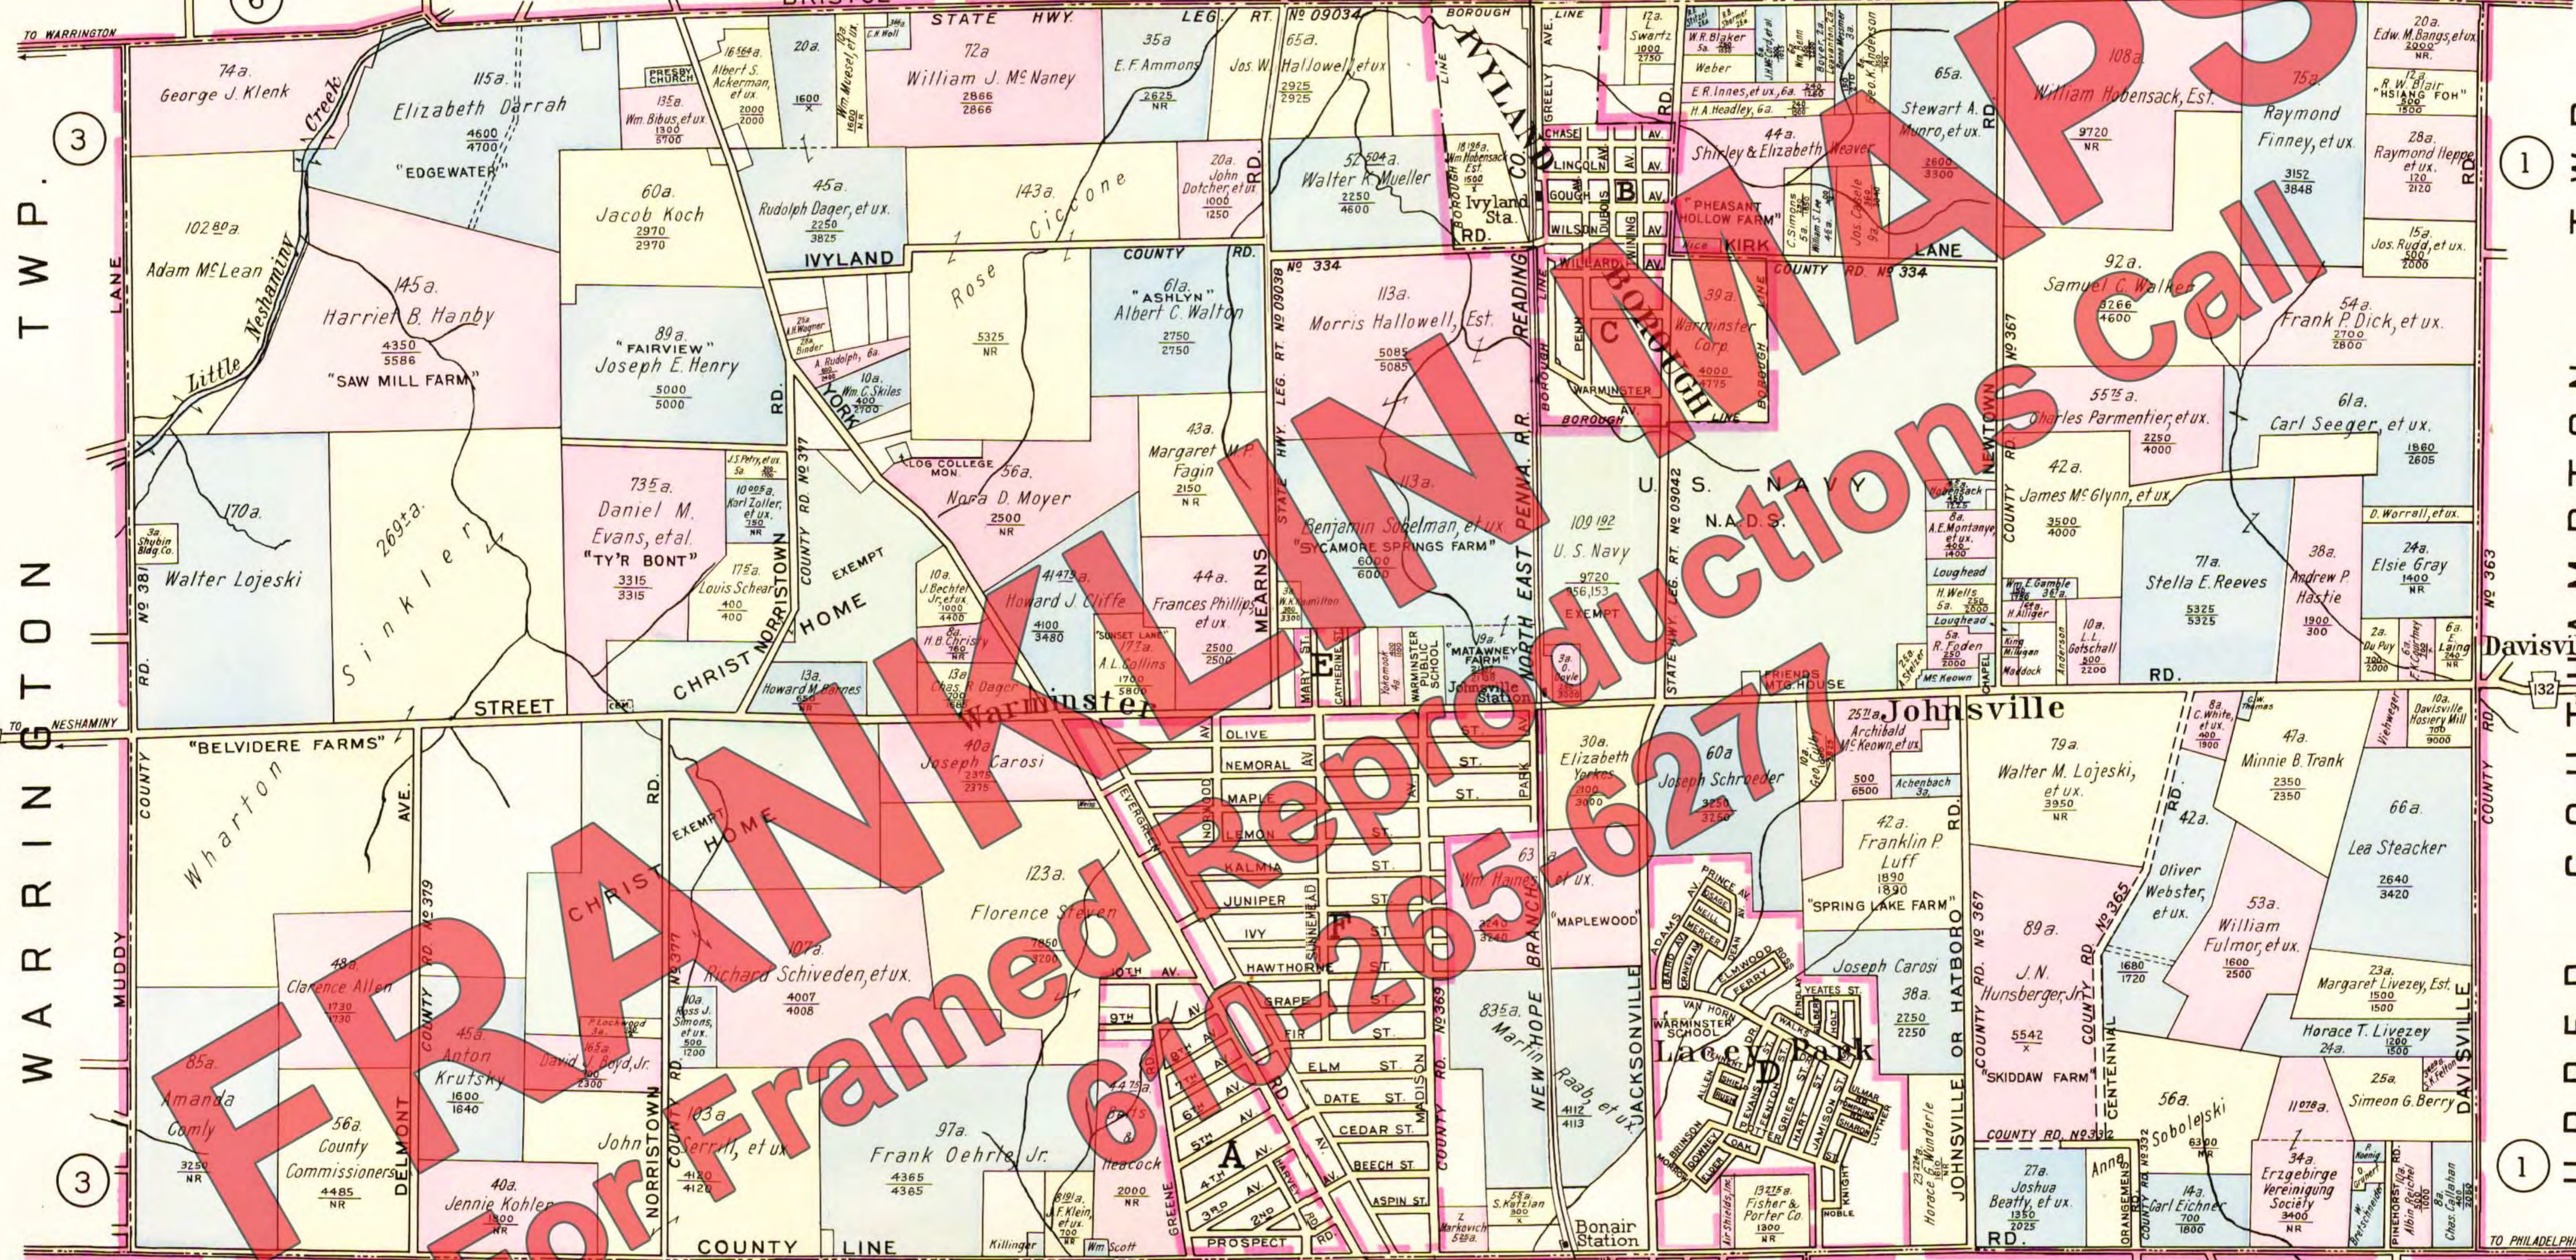

WARMINSTER TOWNSHIP

WARWICK TWP. NORTHAMPTON TWP.

Hartsville Breadyville

HORSHAM TWP. MONTGOMERY COUNTY UPPER MORELAND TWP. BORO. OF HATBORO

SUB-DIVISION	BOOK	PAGE	DATE	PLAN KEY
Greenbrier	1	191	1-29-25	A
Ivyland	182	644		B
Ivyland	246	640		C
Ivyland	298	640		C
Lacey Park			1943	D
Northfield	2	15	2-3-26	E
Speedway	1	119	5-20-22	F

Note: NR INDICATES NON-RESIDENT

THIS MAP IS COPYRIGHTED and cannot be reproduced in whole or in part, in any form, without obtaining written permission from the copyright owners.

SCALE: 1000 FEET-1 INCH